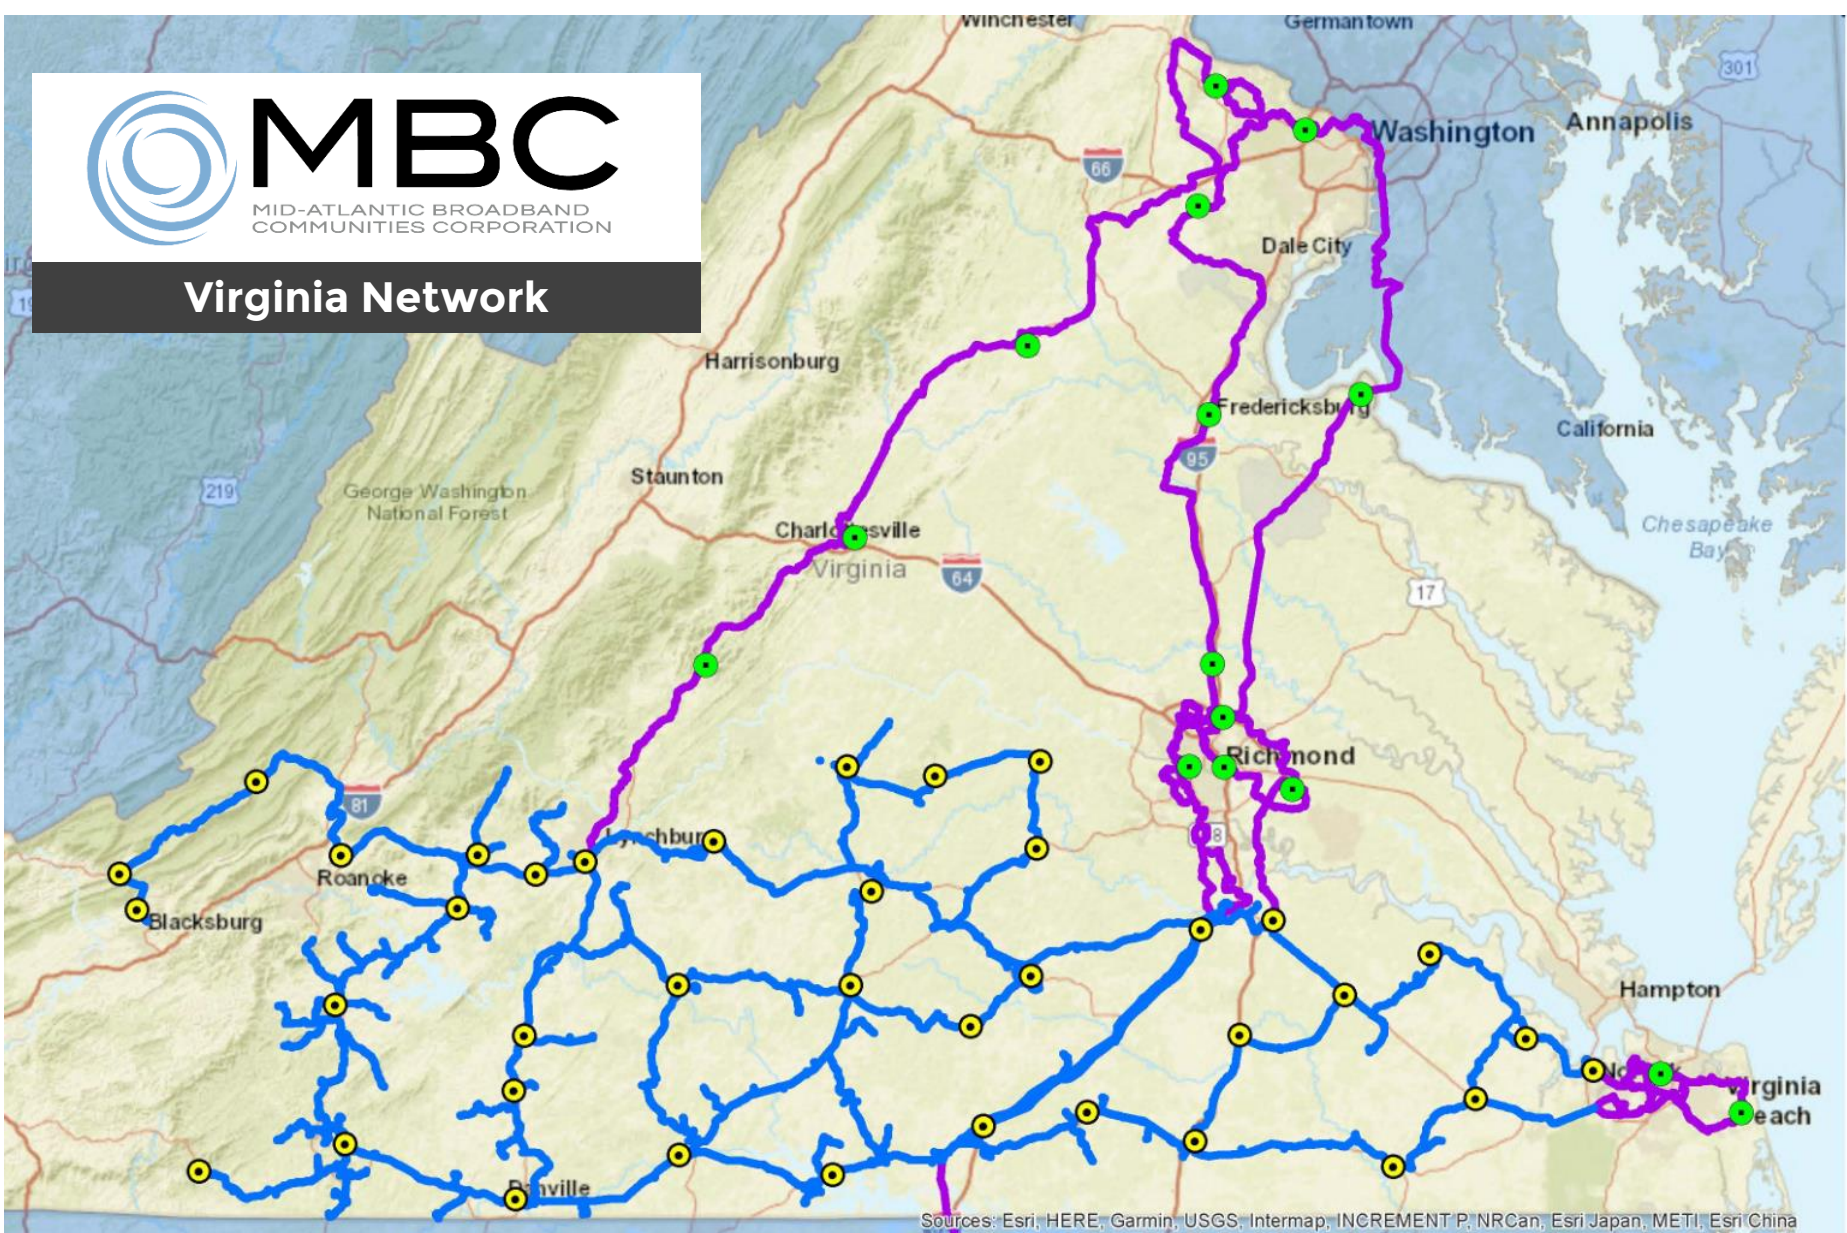

MBC

MID-ATLANTIC BROADBAND
COMMUNITIES CORPORATION

Virginia Network

Sources: Esri, HERE, Garmin, USGS, Intermap, INCREMENT P, NRCan, Esri Japan, METI, Esri China

TO DISCUSS

BUSINESS OPPORTUNITIES THAT COMPLEMENT YOUR FOOTPRINT